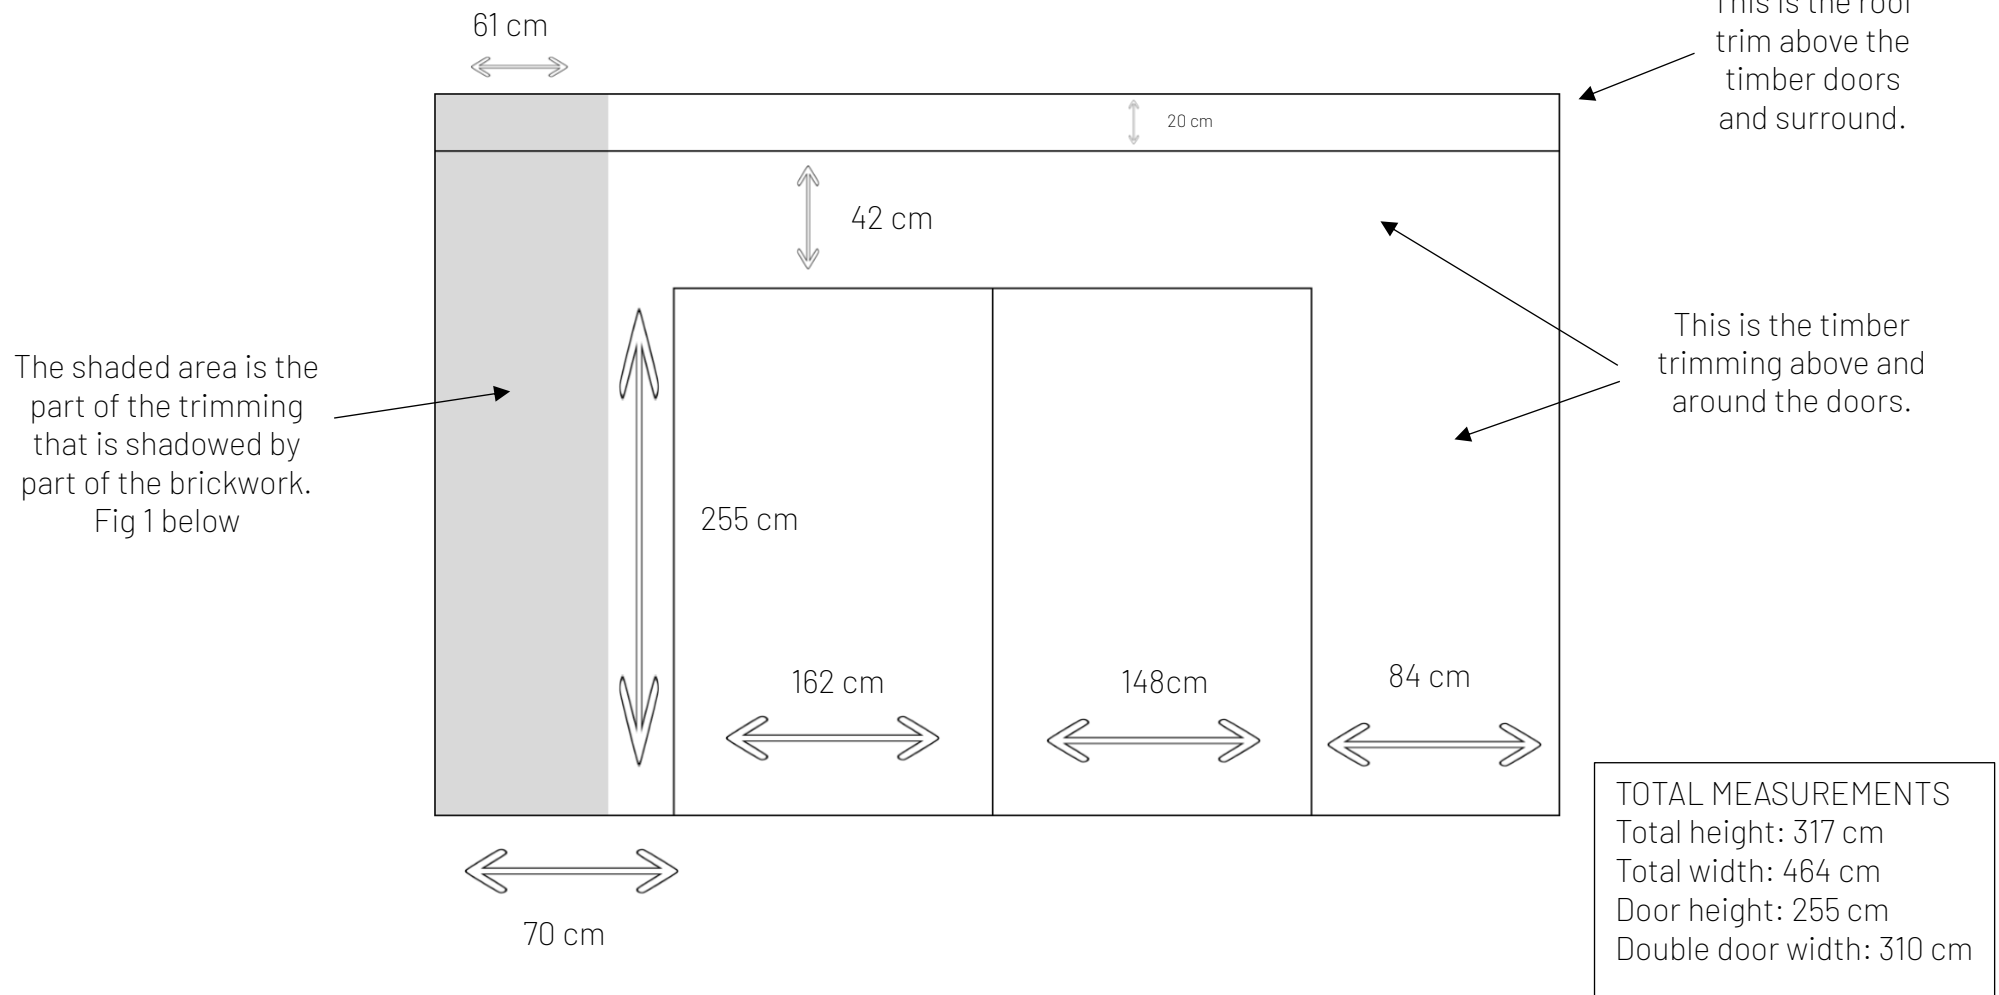

100 BARRINGTON

Car Port Wooden Backdrop Dimensions

Fig 1
Return behind the wall.

Fig 2
Straight-on view.